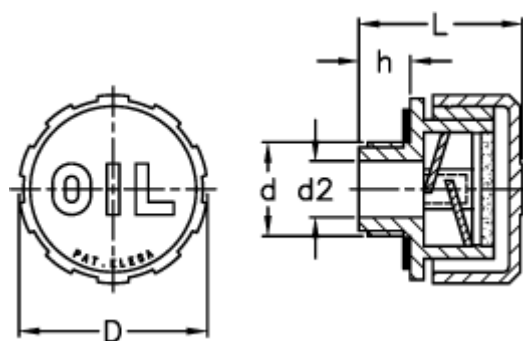

Data Sheet

Article number: 2311054521

Description: E+G Breather plug
SFP.57-1 1/2+F FIL

Measures

D = 57

d = G 1 1/2

d2 = 28

h = 16.0

L = 44.0